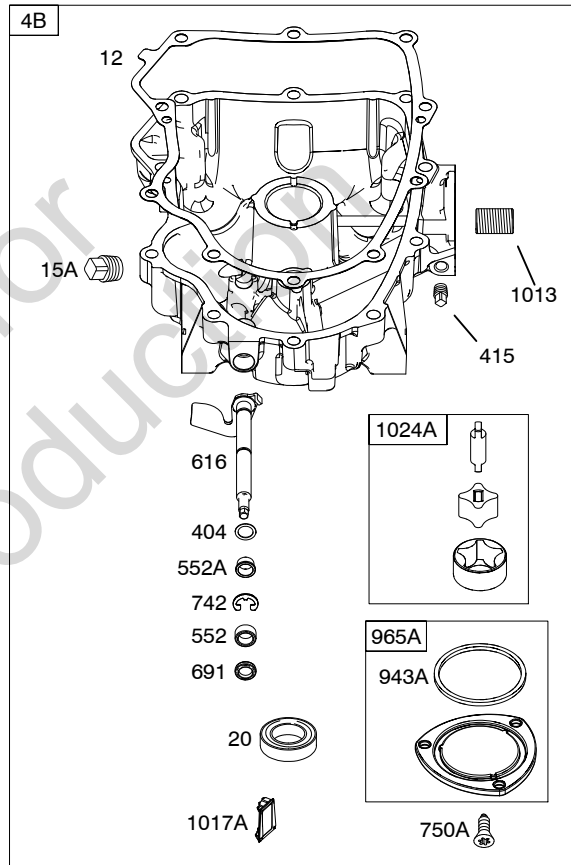

Illustrated Parts List

Model Series

44Q700

TYPE NUMBERS
0006 through 2406.

TABLE OF CONTENTS

Air Cleaner	6
Alternator	8
Blower Housing/Shrouds	6
Camshaft	3
Carburetor	5
Controls	7
Crankshaft	3
Cylinder	2
Cylinder Head	4
Electric Starter	9
Engine Sump	2
Exhaust System	5
Flywheel	7
Fuel Supply	5
Ignition	8
Kit/Gasket Set - Carburetor	5
Gasket Set - Engine	3
Gasket Set - Valve	4
Lubrication	3
Piston, Rings, Connecting Rod	3
Valves	4

REQUIRED when replacing parts with warning labels affixed.

1058 OPERATOR'S MANUAL

1330 REPAIR MANUAL

Illustrations cover a range of engines. Parts shown without corresponding text may not be used on your specific engine.
 3533-2 Assemblies include all parts shown in frames. 09/23/2010