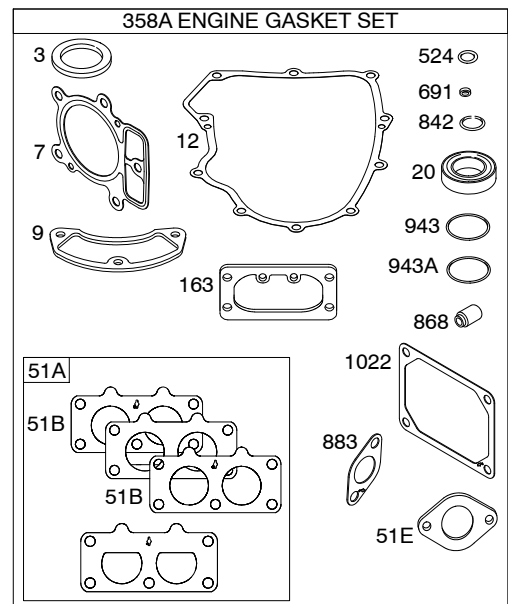

Illustrated Parts List

Model Series

44Q700

TYPE NUMBERS
0006 through 2406.

TABLE OF CONTENTS

Air Cleaner	6
Alternator	8
Blower Housing/Shrouds	6
Camshaft	3
Carburetor	5
Controls	7
Crankshaft	3
Cylinder	2
Cylinder Head	4
Electric Starter	9
Engine Sump	2
Exhaust System	5
Flywheel	7
Fuel Supply	5
Ignition	8
Kit/Gasket Set - Carburetor	5
Gasket Set - Engine	3
Gasket Set - Valve	4
Lubrication	3
Piston, Rings, Connecting Rod	3
Valves	4

REQUIRED when replacing parts with warning labels affixed.

1058 OPERATOR'S MANUAL

1330 REPAIR MANUAL

Illustrations cover a range of engines. Parts shown without corresponding text may not be used on your specific engine.
 3533-2 Assemblies include all parts shown in frames. 09/23/2010

NOTE: The proper flywheel part number and/or the alternator magnet size will determine the alternator type or output. See repair instruction manual for additional information.

Illustrations cover a range of engines. Parts shown without corresponding text may not be used on your specific engine.
 3533-8 Assemblies include all parts shown in frames. 09/23/2010