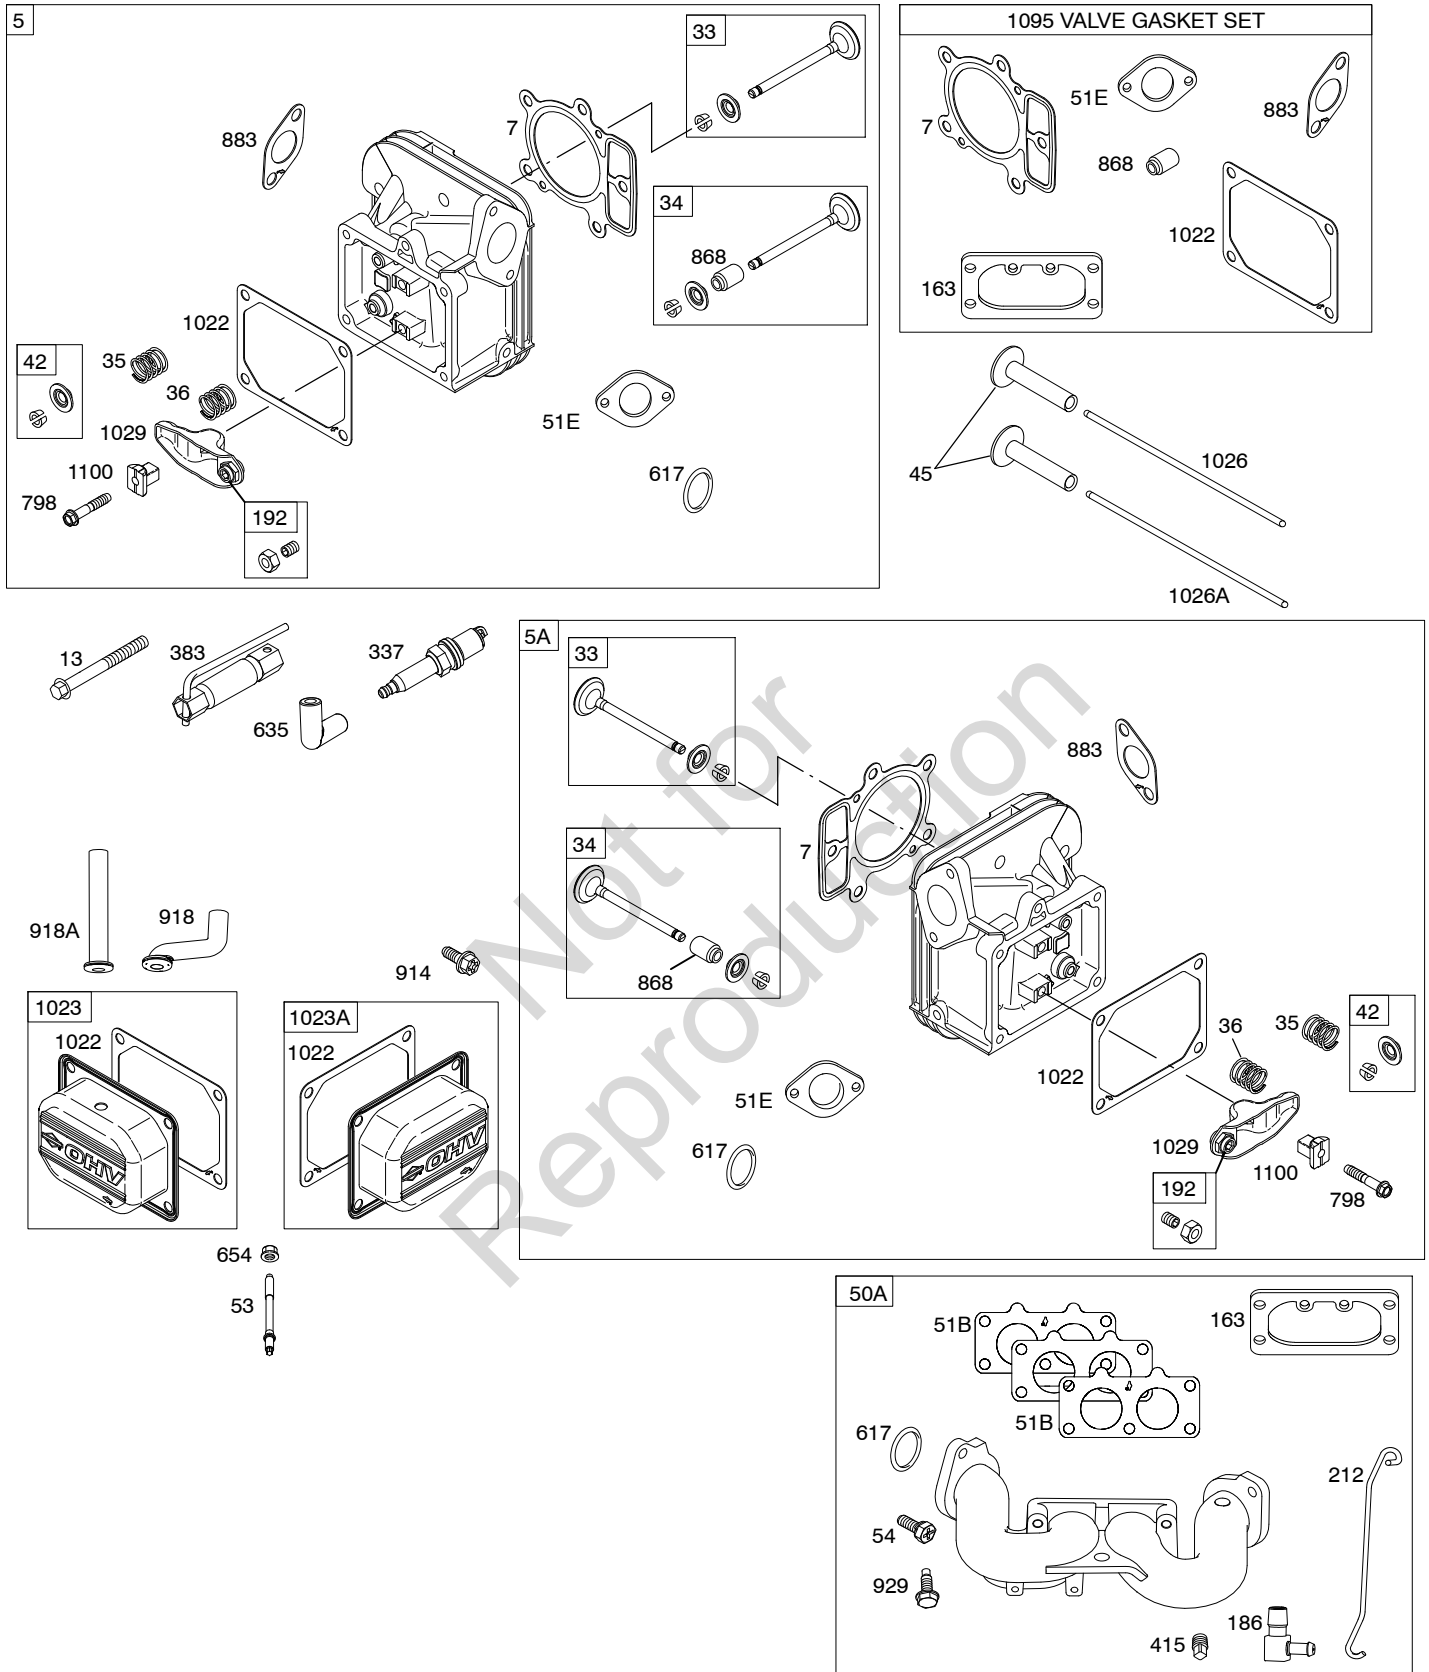

44Q700

Illustrations cover a range of engines. Parts shown without corresponding text may not be used on your specific engine.
3533-4 Assemblies include all parts shown in frames. 09/23/2010