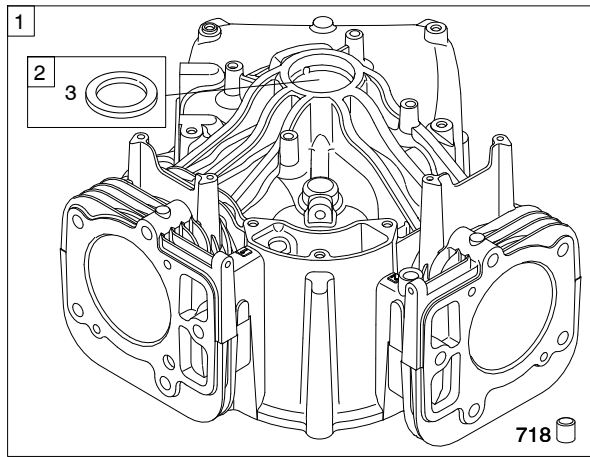

44Q700

1319 WARNING LABEL

WARNING

Read the entire operating instructions before starting engine. Operate in accordance with the instructions. Do not use the engine for purposes not intended by the manufacturer. Do not use the engine for purposes not intended by the manufacturer. Do not use the engine for purposes not intended by the manufacturer. Do not use the engine for purposes not intended by the manufacturer.

REQUIRED when replacing parts with warning labels affixed.

1058 OPERATOR'S MANUAL

1330 REPAIR MANUAL