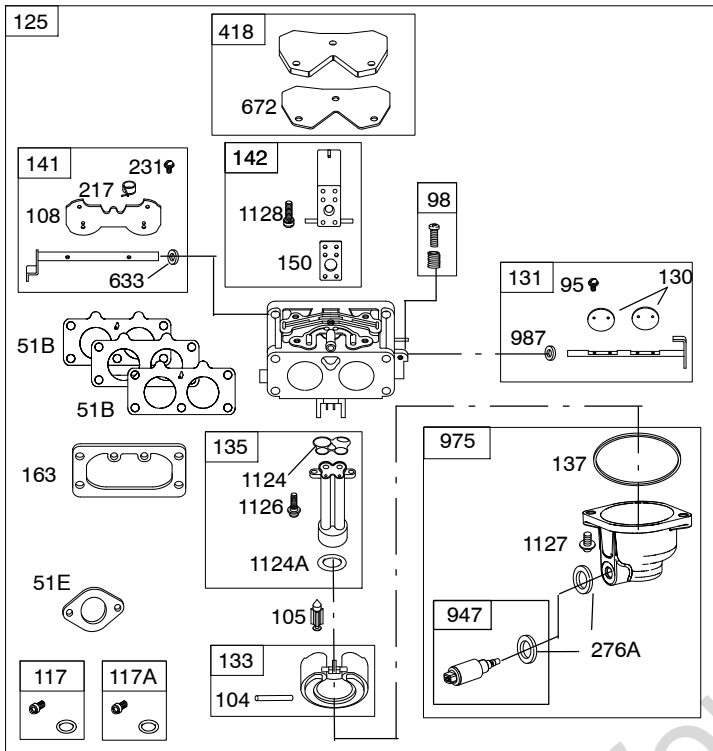

NOTE: Carburetor Illustrations Represents Several Carburetors. Parts Shown In The Service Box May Not Be Included In All Kits.