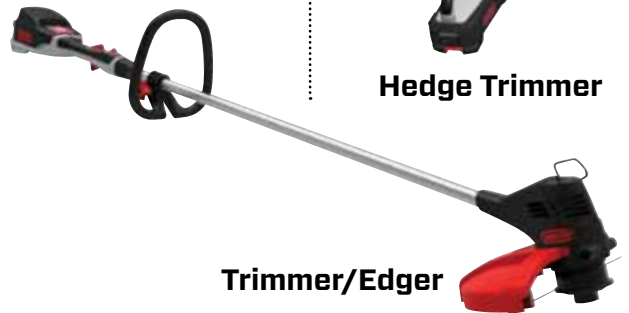

Cordless Tool System

40V MAX* CHAIN SAW MODEL CS250

Whether you're a commercial landscaper, professional arborist, or a hardworking homeowner who simply demands the best, the OREGON® 40V MAX* Chain Saw is designed with all the battery muscle you need to get the job done. It runs cleaner, quieter and is free from the hassles of gasoline or cords. Pull the trigger and you have an instant start and long run time. Just charge the OREGON battery pack and you are always ready to go with lithium ion no-fade power. Created by the world's leading manufacturer of saw chain, only OREGON offers exclusive innovations, including the PowerSharp® precision saw chain sharpening system built into the chain saw.

Fast – From dull to sharp in as little as three seconds

Convenient – Built-in sharpener means no extra tools are necessary

Tough – Durable, hard-working 3/8" pitch, low-profile chain

Precise – Perfect angles and knife-sharp edges

OREGON® Cordless Tool System

PowerNow™ 40V MAX* Battery

Chain Saw

Hedge Trimmer

Trimmer/Edger

For more information call 888.313.8665 or visit: OregonCordless.com