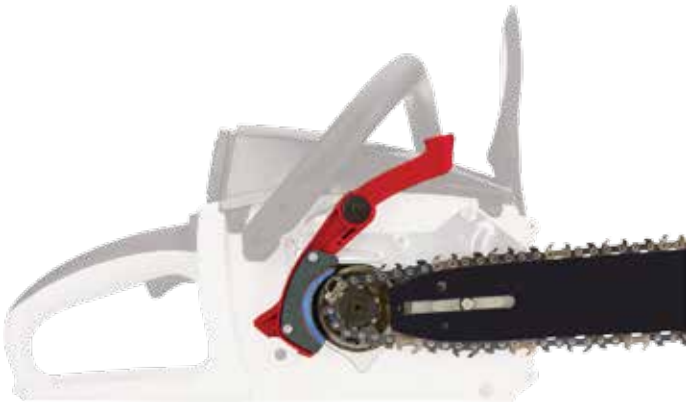

Cordless Tool System

40V MAX* CHAIN SAW MODEL CS250

Whether you're a commercial landscaper, professional arborist, or a hardworking homeowner who simply demands the best, the OREGON® 40V MAX* Chain Saw is designed with all the battery muscle you need to get the job done. It runs cleaner, quieter and is free from the hassles of gasoline or cords. Pull the trigger and you have an instant start and long run time. Just charge the OREGON battery pack and you are always ready to go with lithium ion no-fade power. Created by the world's leading manufacturer of saw chain, only OREGON offers exclusive innovations, including the PowerSharp® precision saw chain sharpening system built into the chain saw.

Product Specifications

Bar length	14 in. (35 cm)
Chain/Pitch/Gauge	PowerSharp® 3/8" low profile .050" gauge
Oil system	Automatic oiler with 5.9 oz (175 ml) tank capacity
No load chain speed	2350 FPM
Weight	11 lb (5.0 kg) with 1.25 Ah Battery Pack 12 lb (5.4 kg) with 2.4 Ah Battery Pack

Rapid Battery Charger, C750Part #548185

Replacement Guide Bar

14-in.....Part #548182

Replacement Saw Chain, PowerSharp®

14-in (includes sharpening stone).....Part #548179

PowerSharp® Sharpening System

With the built-in PowerSharp Sharpening System, there's no more downtime due to dull chain. Simply pull and activate the PowerSharp lever for 3 – 5 seconds and the chain works like new. PowerSharp allows you to sharpen on the saw, on the job, in seconds™.

Fast – From dull to sharp in as little as three seconds

Convenient – Built-in sharpener means no extra tools are necessary

Tough – Durable, hard-working 3/8" pitch, low-profile chain

Precise – Perfect angles and knife-sharp edges